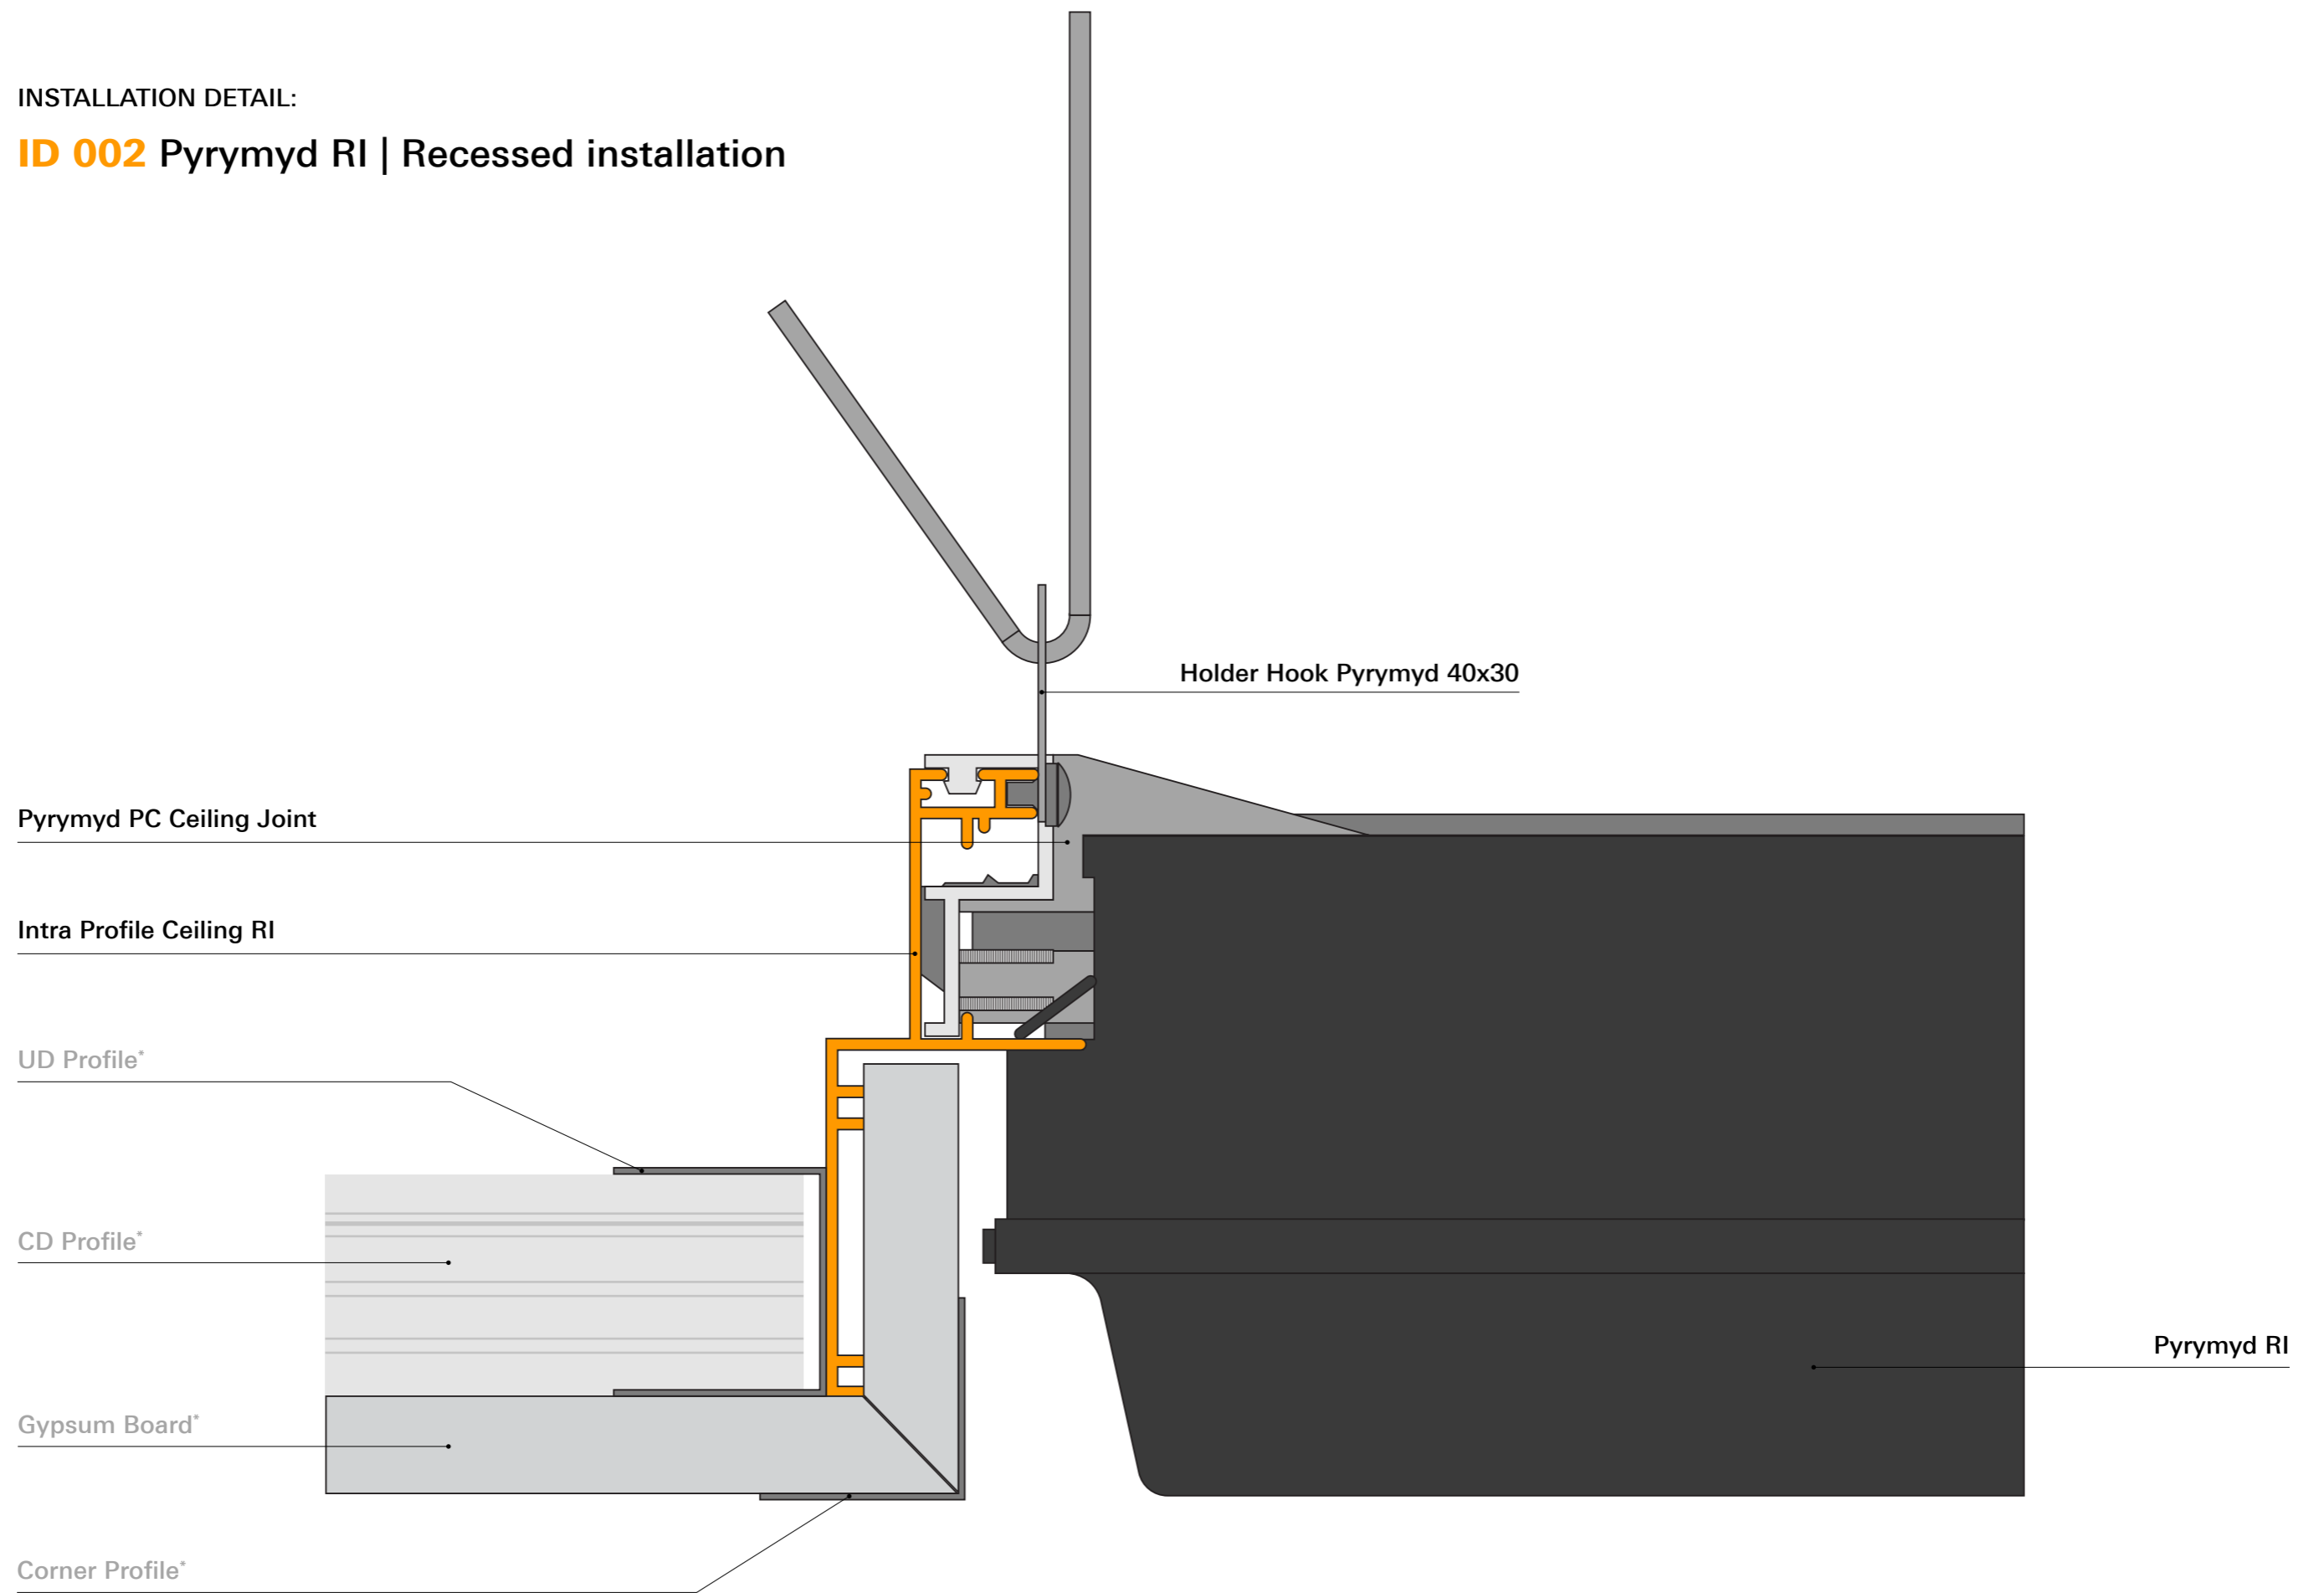

INSTALLATION DETAIL:

ID 002 Pyrymyd RI | Recessed installation

*Standard parts (not provided by Intra lighting)